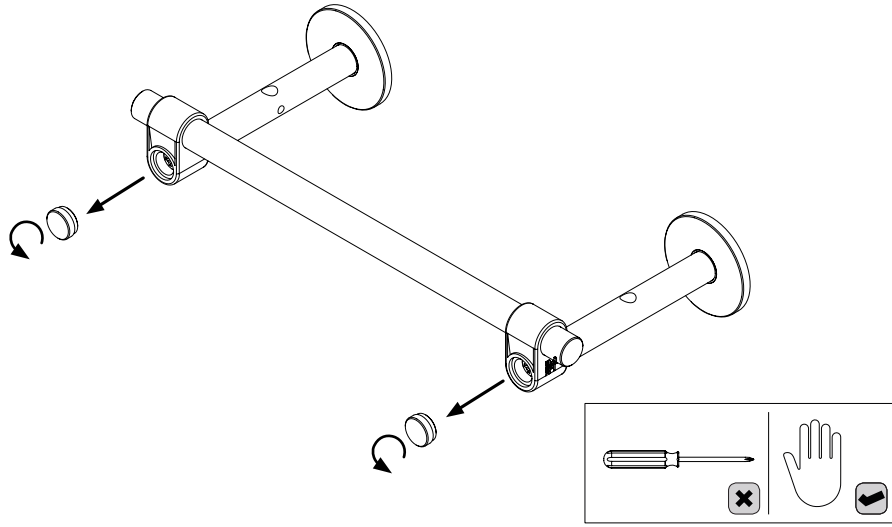

**BUSTER+PUNCH**  
LONDON

**SHELF / CAST**  
SMALL / MEDIUM

**INSTALLATION MANUAL**

**BUSTERANDPUNCH.COM**

**1**

**2**

3

4

5

6

7

8

SMALL 250mm  
MEDIUM 550mm

9

10

11