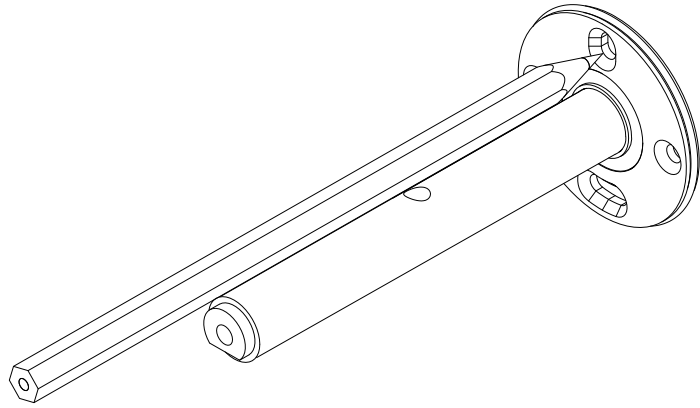

**BUSTER+PUNCH**  
LONDON

**SHELF / CAST**  
SMALL / MEDIUM

**INSTALLATION MANUAL**

**BUSTERANDPUNCH.COM**

**1**

**2**

3

4

5

6

7

8

SMALL 250mm  
MEDIUM 550mm

9

10

11