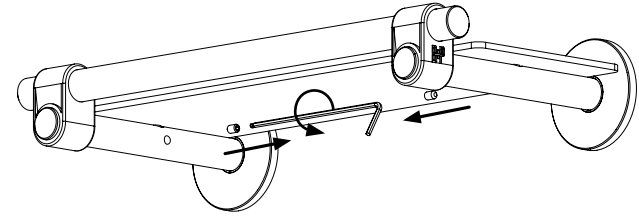

**BUSTER+PUNCH**  
LONDON

**SHELF / CAST**  
SMALL / MEDIUM

**INSTALLATION MANUAL**

**BUSTERANDPUNCH.COM**

**1**

**2**

3

4

5

6

7

8

SMALL 250mm  
MEDIUM 550mm

9

10

11