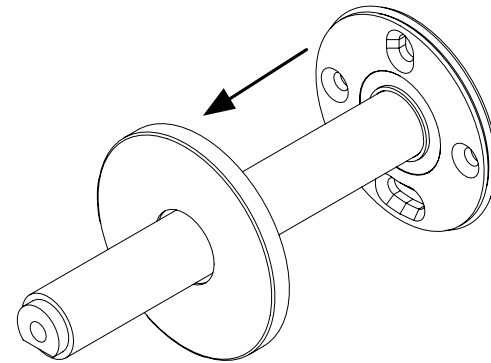

**BUSTER+PUNCH**  
LONDON

**SHELF / CAST**  
SMALL / MEDIUM

**INSTALLATION MANUAL**

**BUSTERANDPUNCH.COM**

**1**

**2**

3

4

5

6

7

8

SMALL 250mm  
MEDIUM 550mm

9

10

11