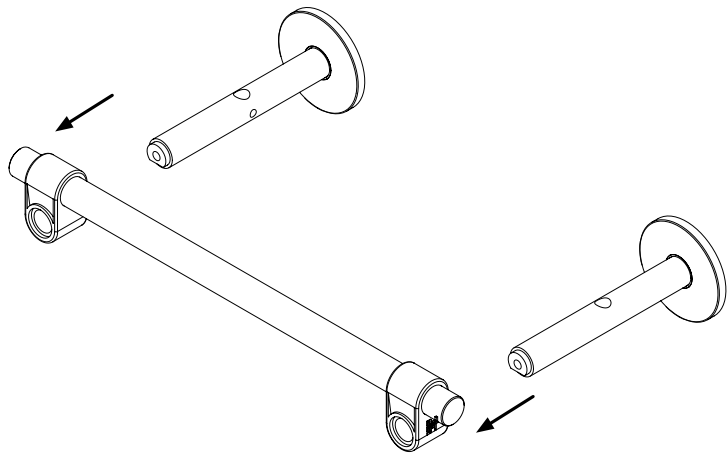

**BUSTER+PUNCH**  
LONDON

**SHELF / CAST**  
SMALL / MEDIUM

**INSTALLATION MANUAL**

**BUSTERANDPUNCH.COM**

**1**

**2**

3

4

5

6

7

8

SMALL 250mm  
MEDIUM 550mm

9

10

11