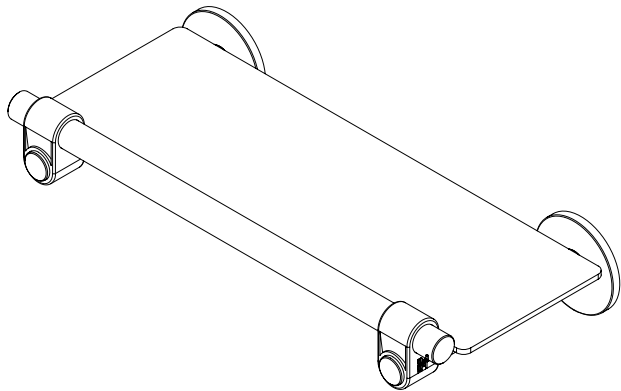

**BUSTER+PUNCH**  
LONDON

**SHELF / CAST**  
SMALL / MEDIUM

**INSTALLATION MANUAL**

**BUSTERANDPUNCH.COM**

**1**

**2**

3

4

5

6

7

8

SMALL 250mm  
MEDIUM 550mm

9

10

11