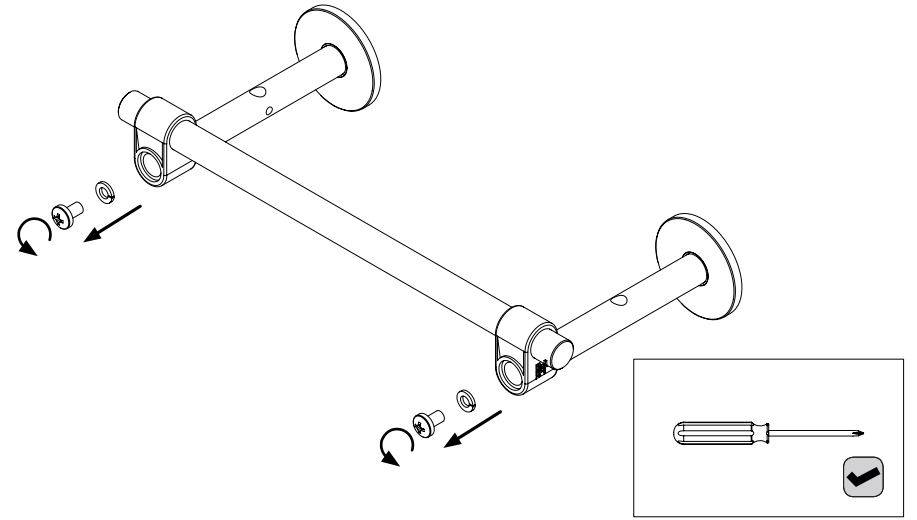

**BUSTER+PUNCH**  
LONDON

**SHELF / CAST**  
SMALL / MEDIUM

**INSTALLATION MANUAL**

**BUSTERANDPUNCH.COM**

**1**

**2**

3

4

5

6

7

8

SMALL 250mm  
MEDIUM 550mm

9

10

11