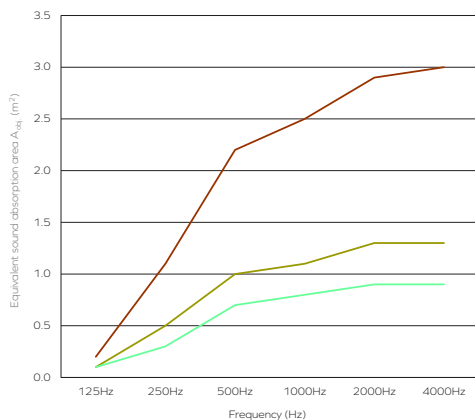

Acoustic Performance - ISO A_{obj}, m²

Frequency (Hz)	125	250	500	1000	2000	4000
24mm Circ (Small)	0.1	0.3	0.7	0.8	0.9	0.9
24mm Circ (Medium)	0.1	0.5	1.0	1.1	1.3	1.3
24mm Circ (Large)	0.2	1.1	2.2	2.5	2.9	3.0

The graph represents the equivalent sound absorption per object (A_{obj}) in the third octave band center frequencies. Measurement used Pink Noise as excitation signal in a reverberant room.

- 24mm Circ (Small)
- 24mm Circ (Medium)
- 24mm Circ (Large)