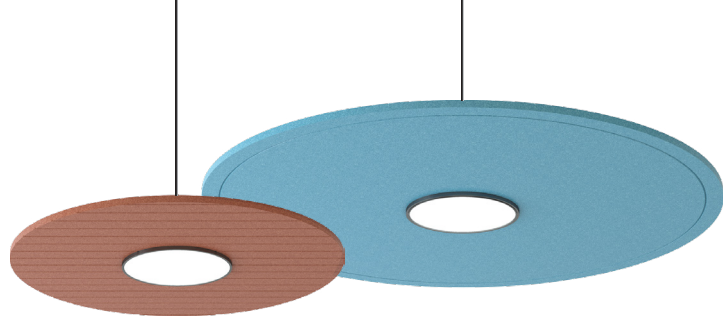

Circ

Acoustic Lighting