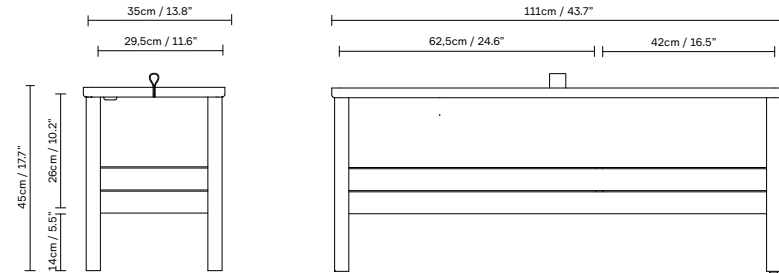

A Line Storage Box 111

Product Fact Sheet

A Line Storage Bench 111

No. (2135) A Line Storage Bench 111, oak / No. (2136) A Line Storage Bench 111, black oak / No. (2137) A Line Storage Bench 111, white oak / No. (2138) A Line Storage Bench 111, Indigo Blue Special Edition

Dimensions:

L: 111 cm / 43.7", W: 35 cm / 13.8", H: 45 cm / 17.7"

Product description:

A Line Storage Bench is an updated version of the classic storage bench - where functionality meets clean form. A solid and versatile bench with slightly reduced dimensions and minimalistic characteristics. It is practical with a large area for storage - consisting of two separated compartments. The lid is lifted via a small leather handle and is held in place by the construction when in use. The lower cut of the two legs angles the piece so as to give it a feeling of being lifted up making the overall design solid and robust, but also stylish. A versatile bench either as a stand-alone item in a hallway, bedroom, or any seating area, - to embellish practical areas in the home and to ensure joy of use and storage.

Product type: Storage bench

Environment: Indoor

Material: Solid European oak.
Bottom: Veneer MDF. Natural bend leather

Country of origin: Bosnia-Herzegovina

Net weight: 19 kg / 41.9 lb

Designed by/year of design: Herman Studio, 2018