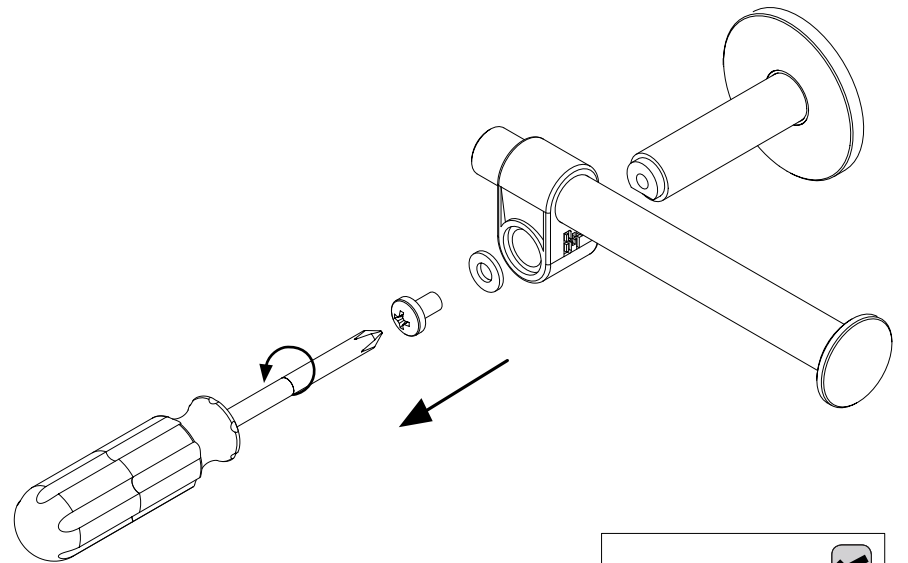

BUSTER+PUNCH
LONDON

TOILET ROLL HOLDER / CAST
INSTRUCTION MANUAL

BUSTERANDPUNCH.COM

1

2

3

4

5

6

7

8

PLEASE ENSURE SCREW IS SECURELY TIGHTENED TO AVOID ROTATION

9