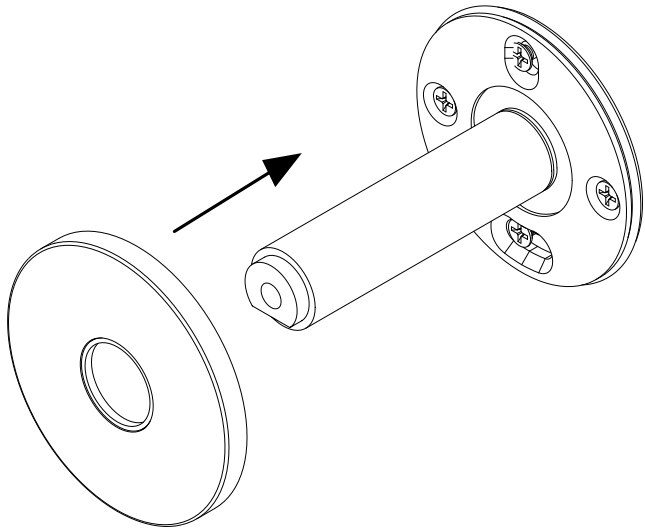

BUSTER+PUNCH
LONDON

TOILET ROLL HOLDER / CAST
INSTRUCTION MANUAL

BUSTERANDPUNCH.COM

1

2

3

4

5

6

7

8

PLEASE ENSURE SCREW IS SECURELY TIGHTENED TO AVOID ROTATION

9