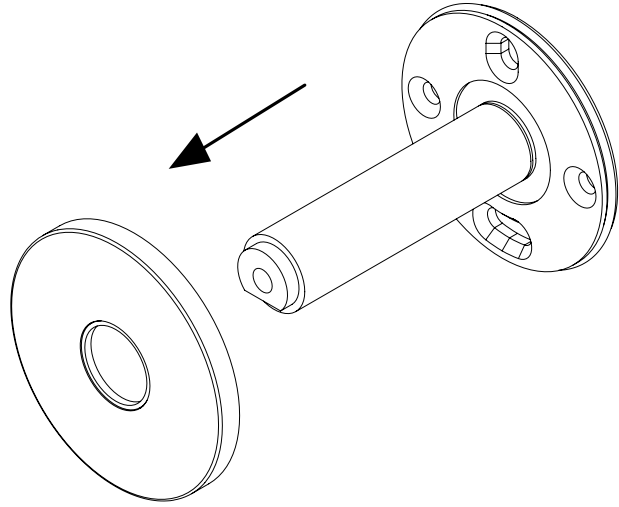

BUSTER+PUNCH
LONDON

TOILET ROLL HOLDER / CAST
INSTRUCTION MANUAL

BUSTERANDPUNCH.COM

1

2

3

4

5

6

7

8

PLEASE ENSURE SCREW IS SECURELY TIGHTENED TO AVOID ROTATION

9