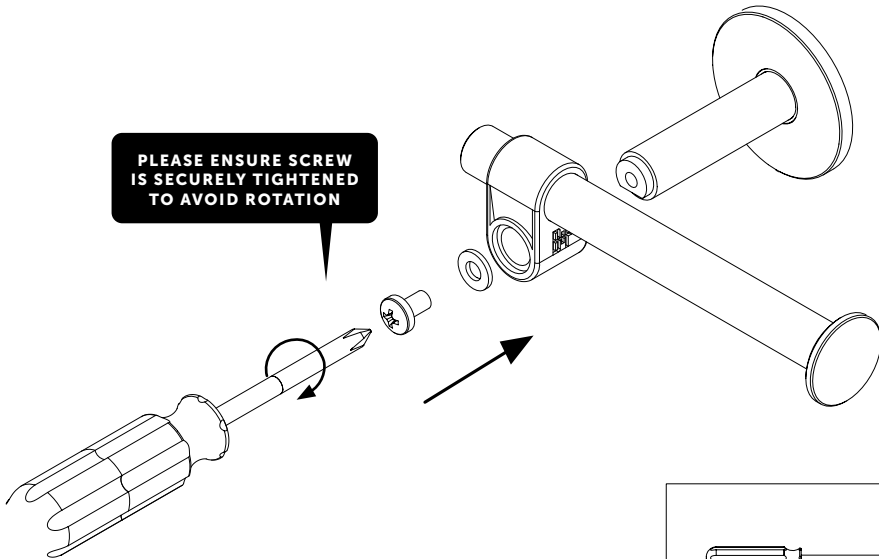

BUSTER+PUNCH
LONDON

TOILET ROLL HOLDER / CAST
INSTRUCTION MANUAL

BUSTERANDPUNCH.COM

1

2

3

4

5

6

7

8

PLEASE ENSURE SCREW IS SECURELY TIGHTENED TO AVOID ROTATION

9