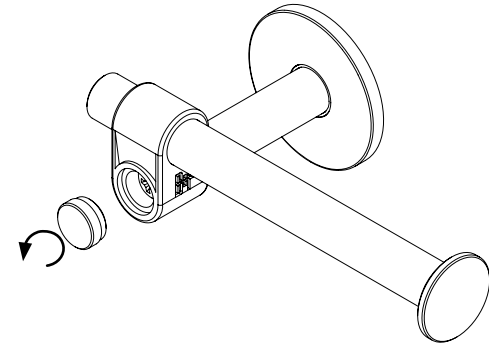

BUSTER+PUNCH
LONDON

TOILET ROLL HOLDER / CAST
INSTRUCTION MANUAL

BUSTERANDPUNCH.COM

1

2

3

4

5

6

7

8

PLEASE ENSURE SCREW IS SECURELY TIGHTENED TO AVOID ROTATION

9