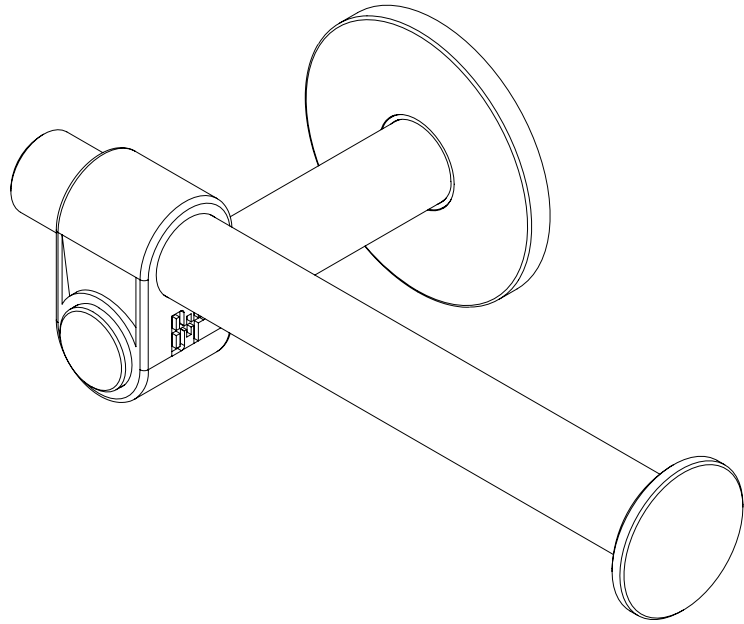

BUSTER+PUNCH
LONDON

TOILET ROLL HOLDER / CAST
INSTRUCTION MANUAL

BUSTERANDPUNCH.COM

1

2

3

4

5

6

7

8

PLEASE ENSURE SCREW IS SECURELY TIGHTENED TO AVOID ROTATION

9