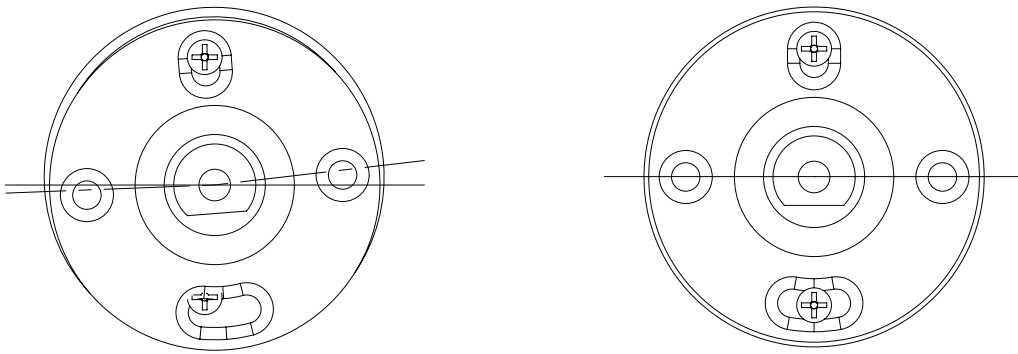

BUSTER+PUNCH
LONDON

TOILET ROLL HOLDER / CAST
INSTRUCTION MANUAL

BUSTERANDPUNCH.COM

1

2

3

4

5

6

7

8

PLEASE ENSURE SCREW IS SECURELY TIGHTENED TO AVOID ROTATION

9