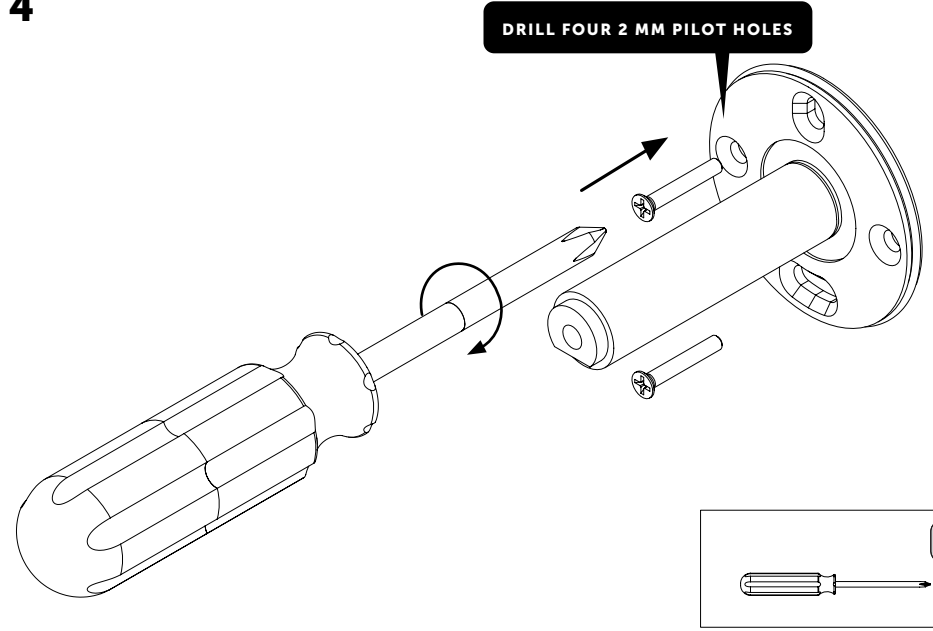

BUSTER+PUNCH
LONDON

TOILET ROLL HOLDER / CAST
INSTRUCTION MANUAL

BUSTERANDPUNCH.COM

1

2

3

4

5

6

7

8

PLEASE ENSURE SCREW IS SECURELY TIGHTENED TO AVOID ROTATION

9