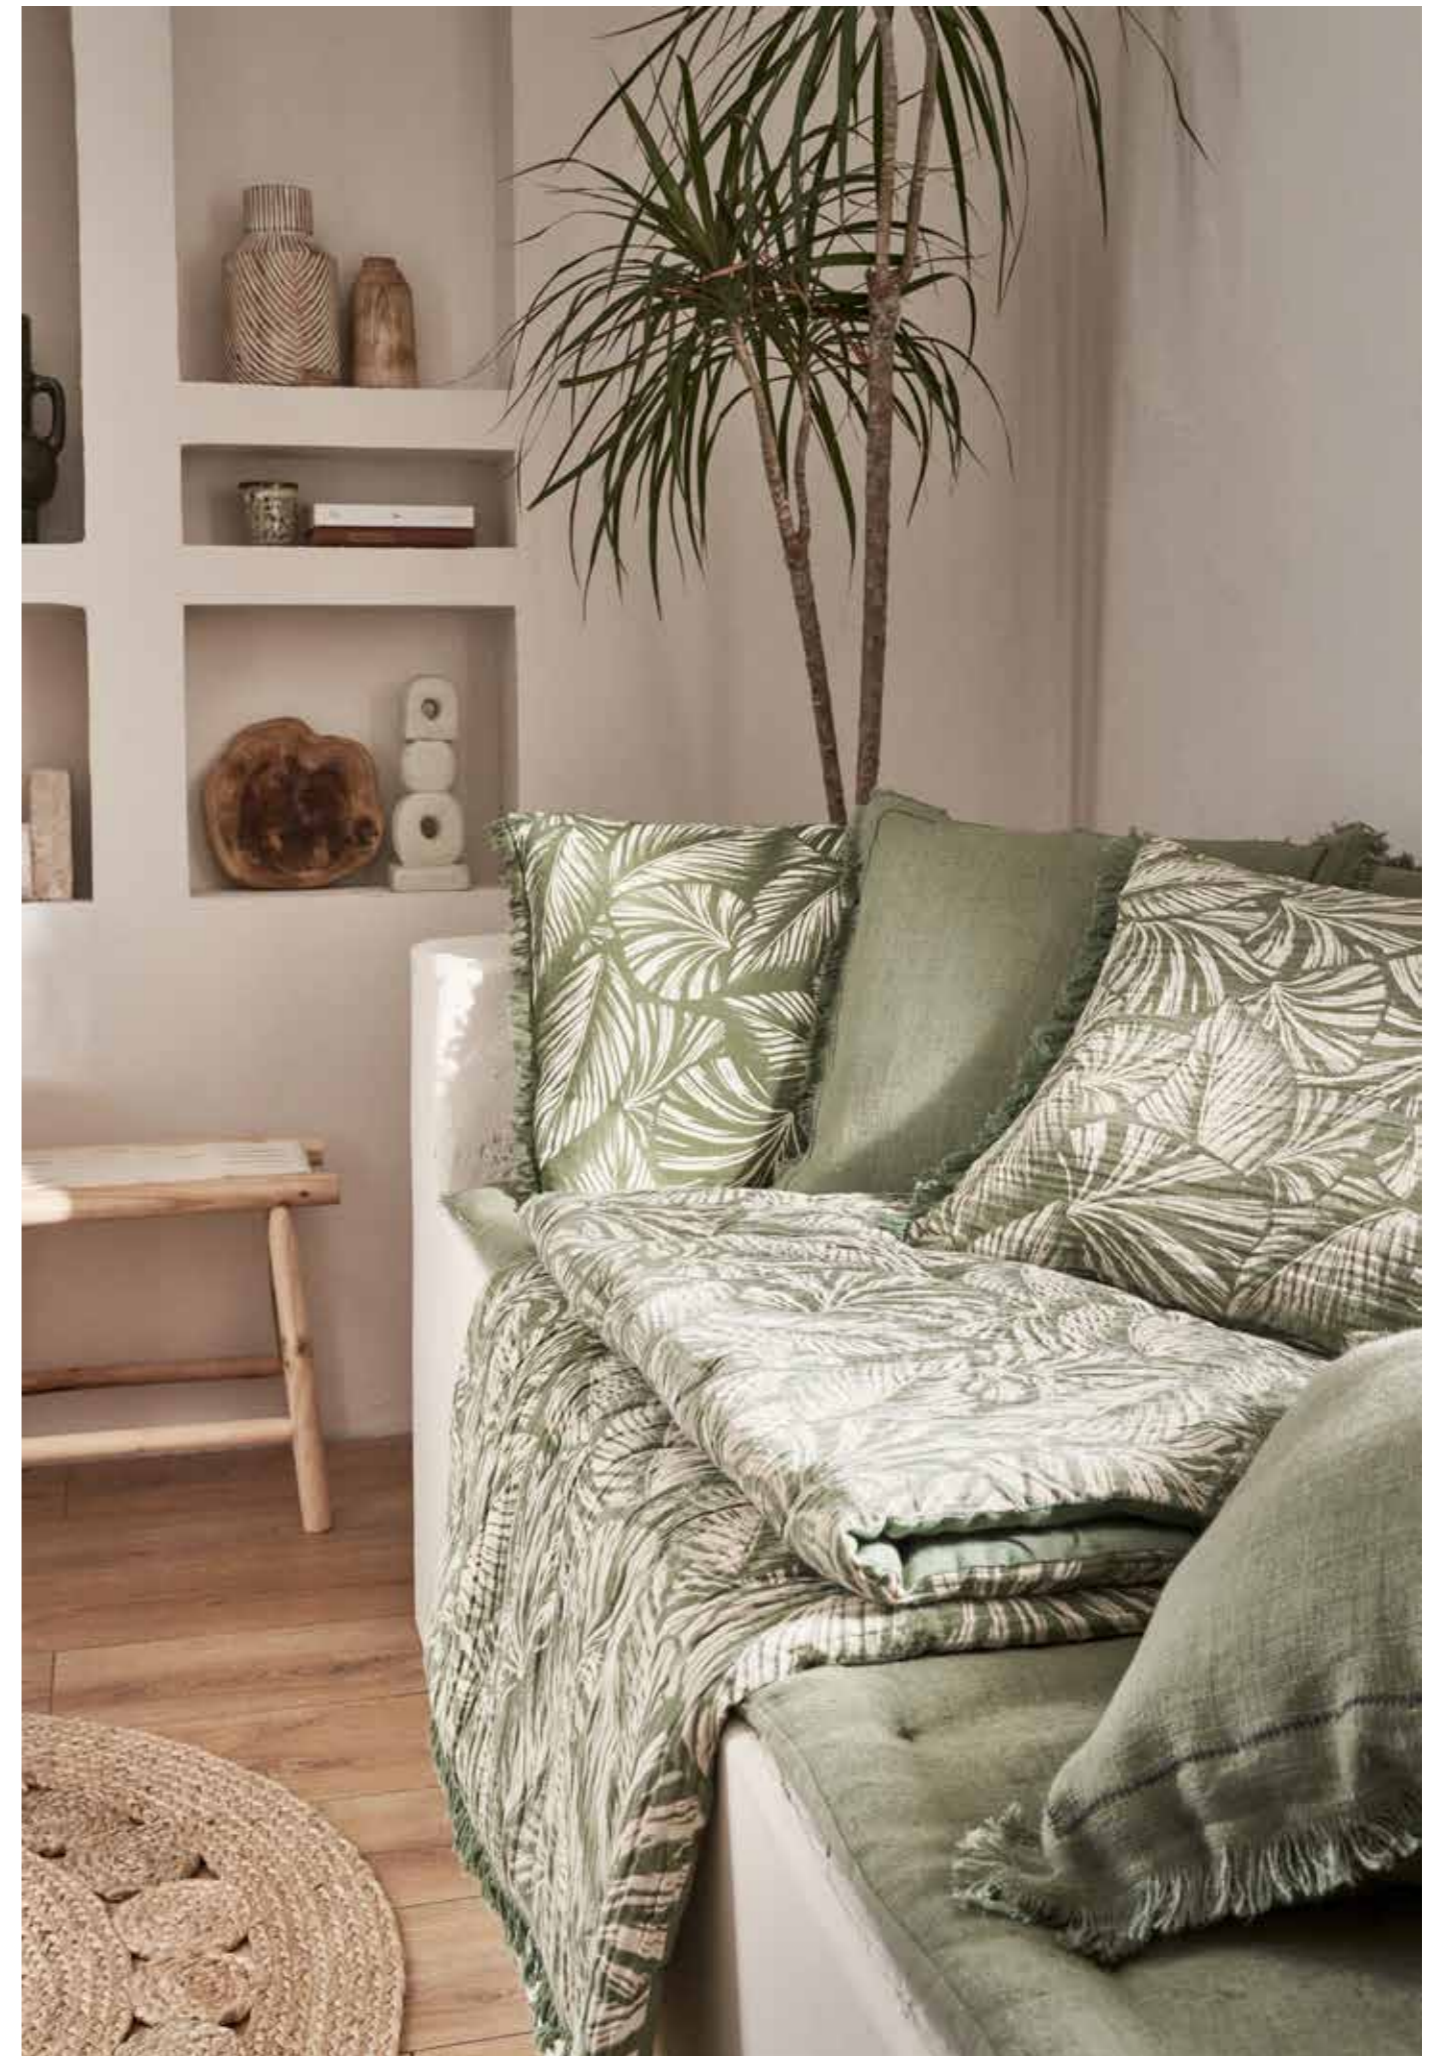

AGATHE

1 face 100% lin lavé 330 Gsm
linen washed 330 gsm
1 face 100% coton / cotton
Garnissage 100% polyester 100%
polyester filling

COUSSIN / CUSHION
A37462 - 45x45 - A0895C6
A36462 - 40x60 - A0995C6

EDREDON/ QUILT
A99462 - 80X200 - A2650C2

EMPREINTE

100% Gaz de coton lavé
100% Washed cotton 200Gsm
Garnissage 100% polyester
Filling 100% polyester

COUSSIN / CUSHION
A37477 - 45x45 - E0800C6
A36477 - 40x60 - E0890C6

EDREDON/ QUILT
A99477 - 80X200 - E1990C2