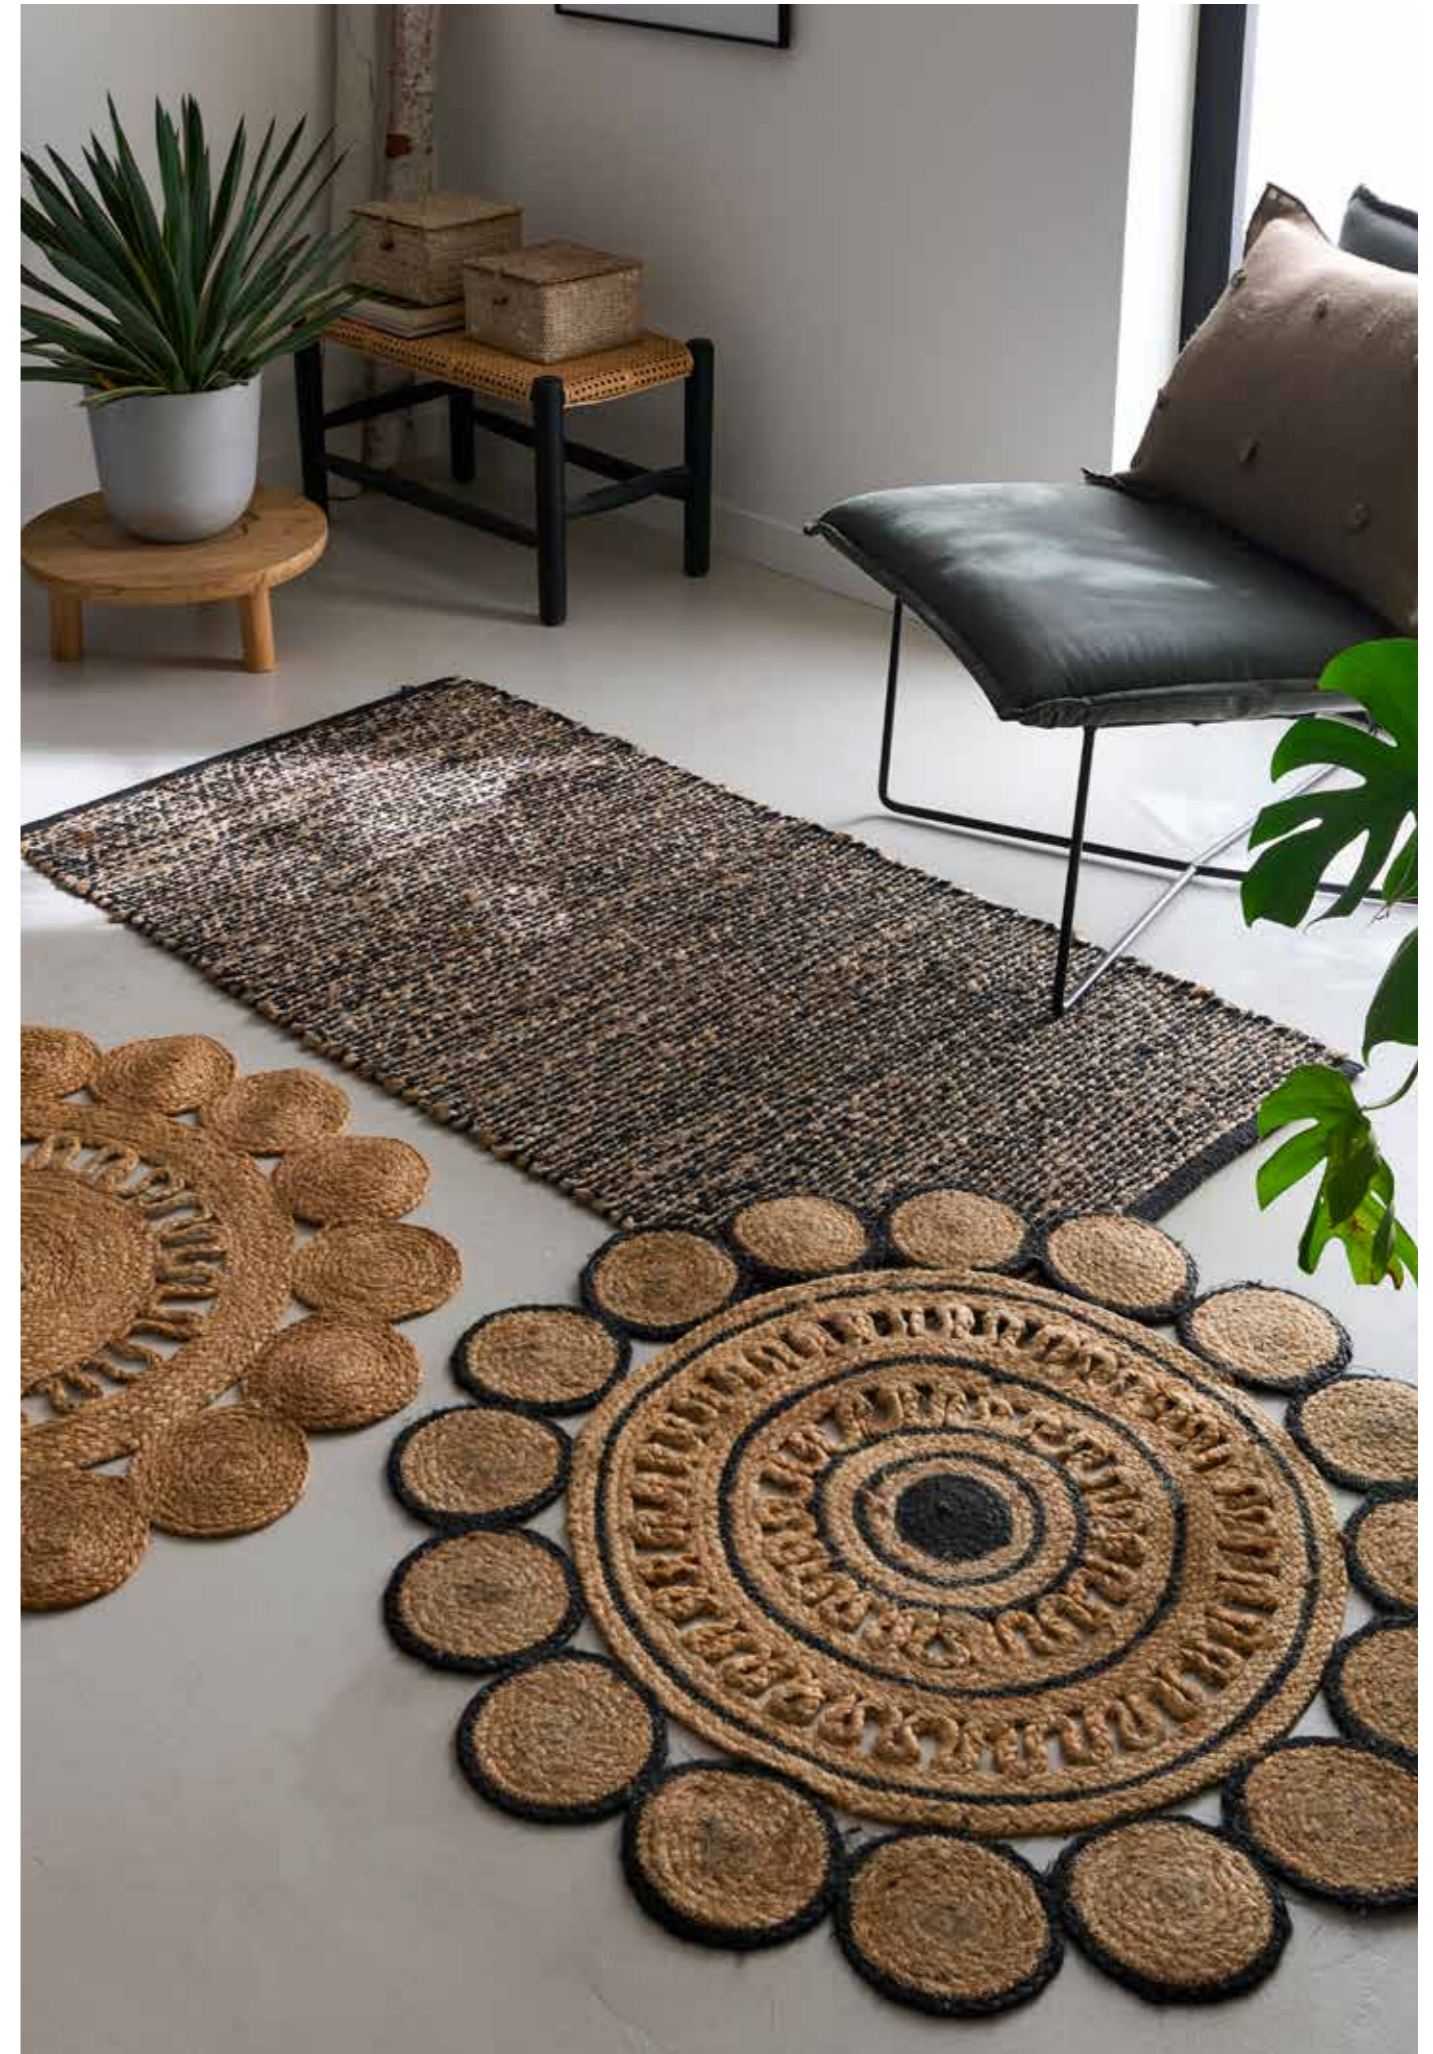

JUTE

100% Jute
tissage artisanal
100% Jute artisanal
weaving

TAPIS / CARPET
T120JUTE - 120x180 - J2950C2

PANIPAT

100% Coton
tissage artisanal
100% Cotton artisa-
nal weaving

TAPIS / CARPET
T60GUWAHATI - 60X90 - G0690C4
T70GUWAHATI - 70X140 - G1090C4
T120GUWAHATI - 120x180 - G2390C2
T170GUWAHATI - 170x240 - G3990C2